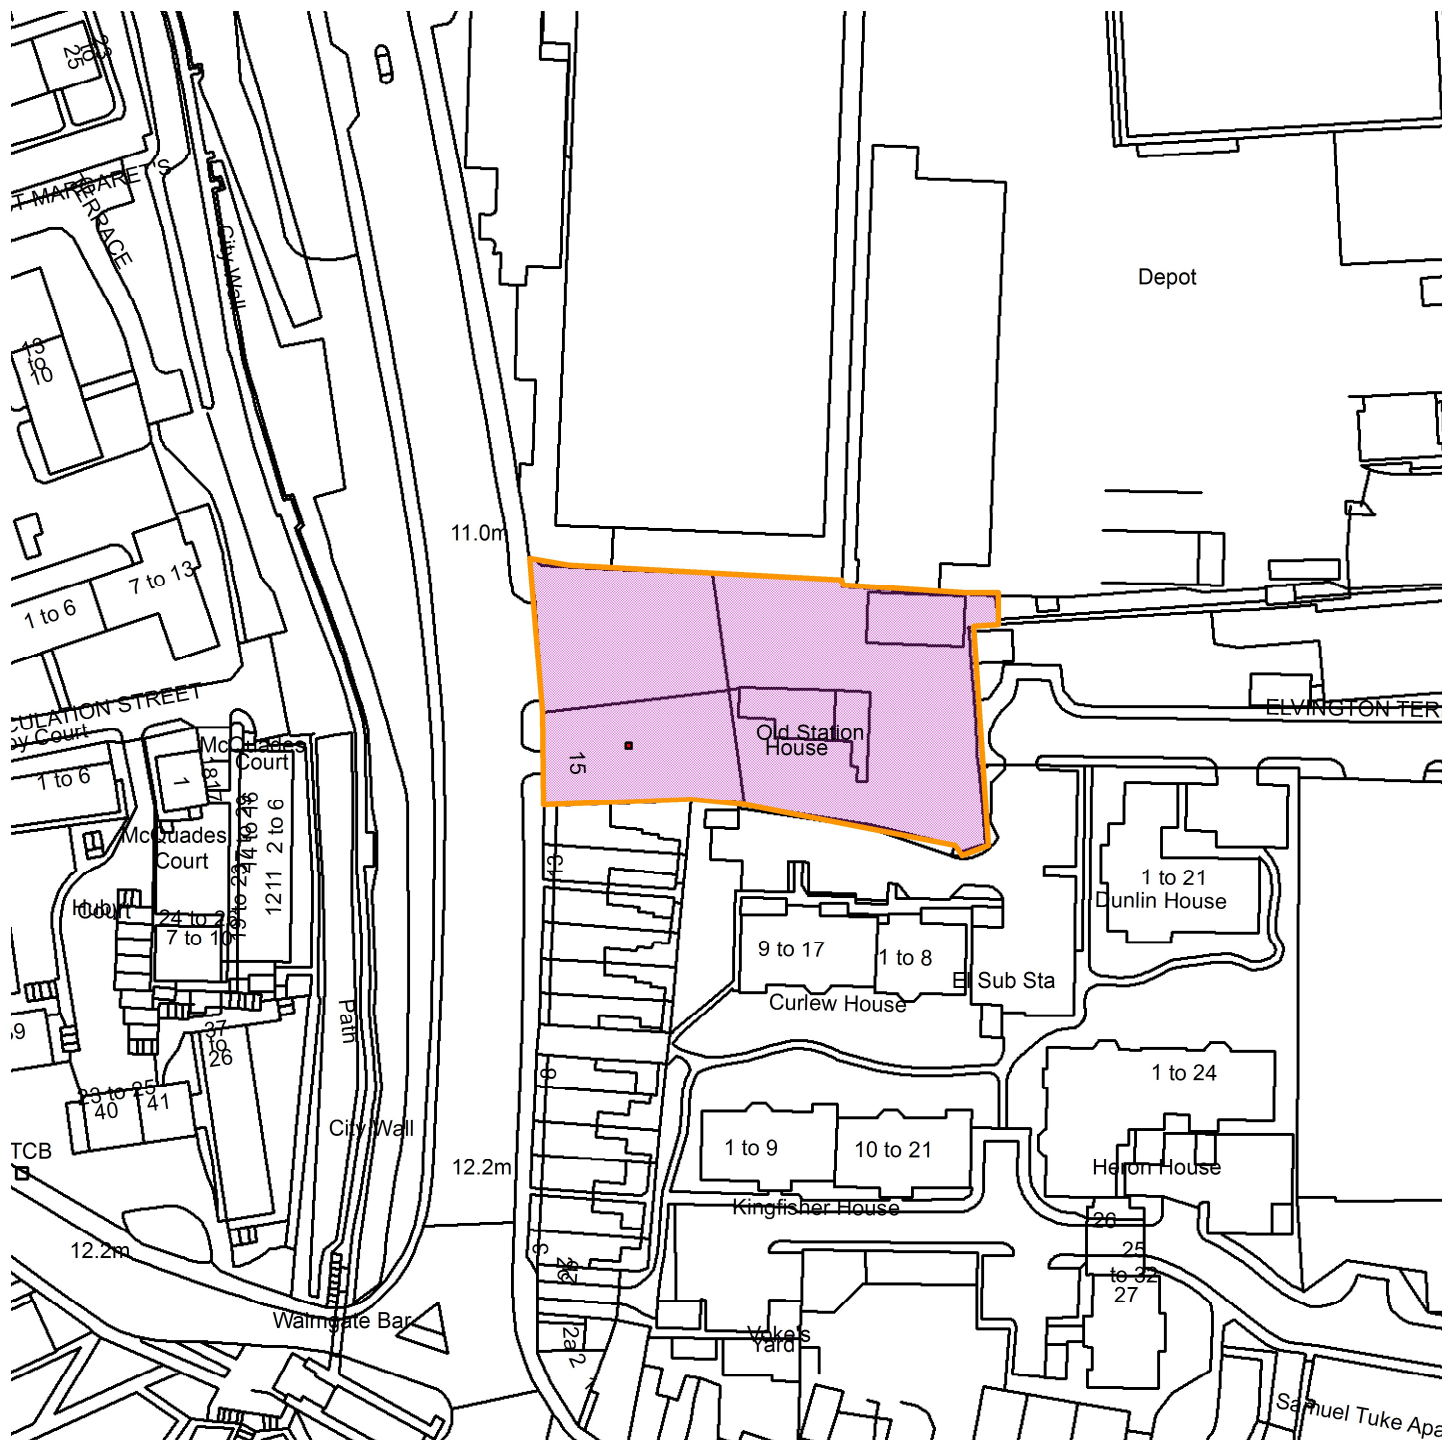

22/01795/FULM

Enterprise Rent-a-car, 15 Foss Islands Road, York YO31 7UL

Scale : 1:1162

Reproduced from the Ordnance Survey map with the permission of the Controller of Her Majesty's Stationery Office © Crown Copyright 2000.

Unauthorised reproduction infringes Crown Copyright and may lead to prosecution or civil proceedings.

Organisation	City of York Council
Department	Directorate of Place
Comments	Site Location Plan
Date	28 June 2023
SLA Number	Not Set